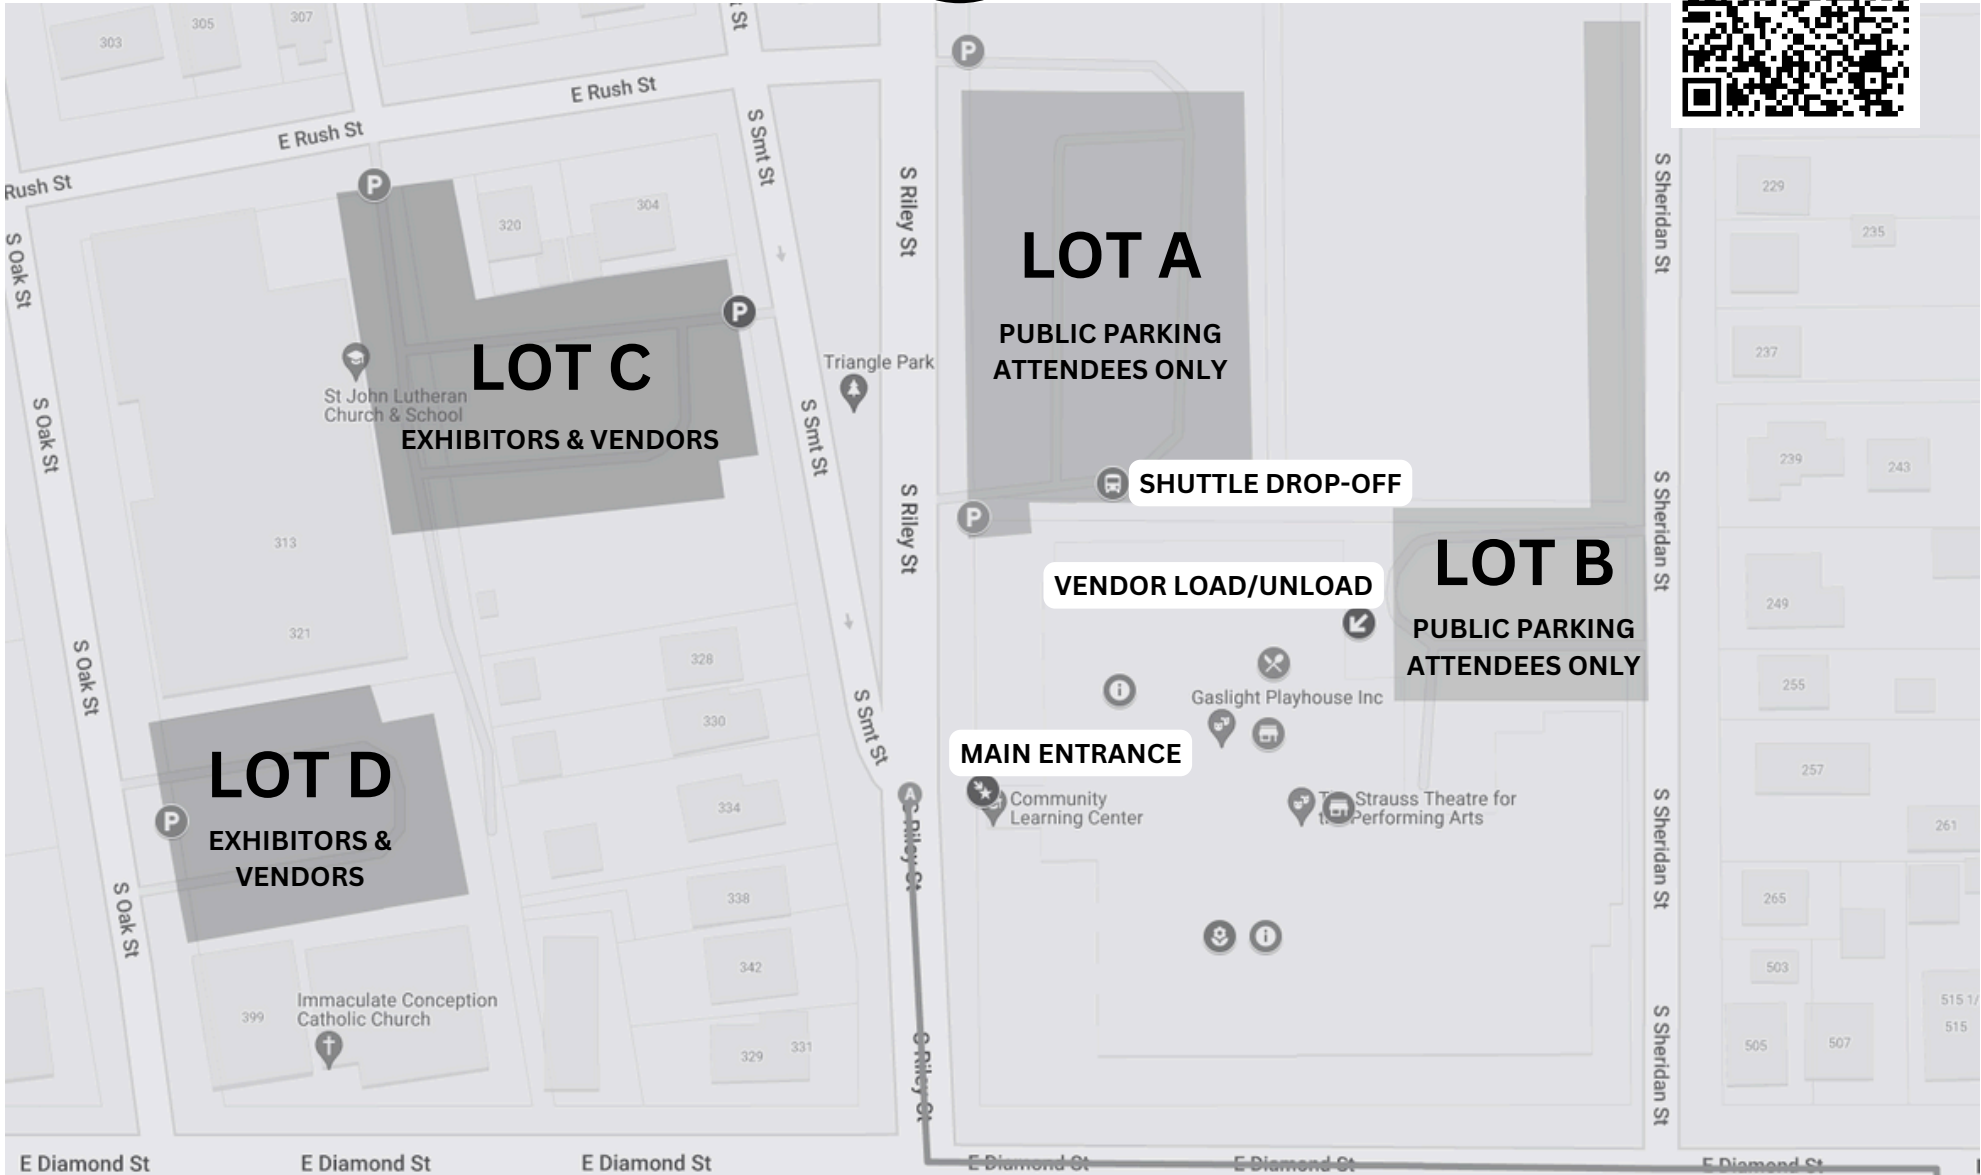

# PARKING

## REMOTE PARKING & SHUTTLE

Additional parking at East Noble High School.  
Free Green Bus shuttle will run from 7:30 a.m. - 3:30 p.m.